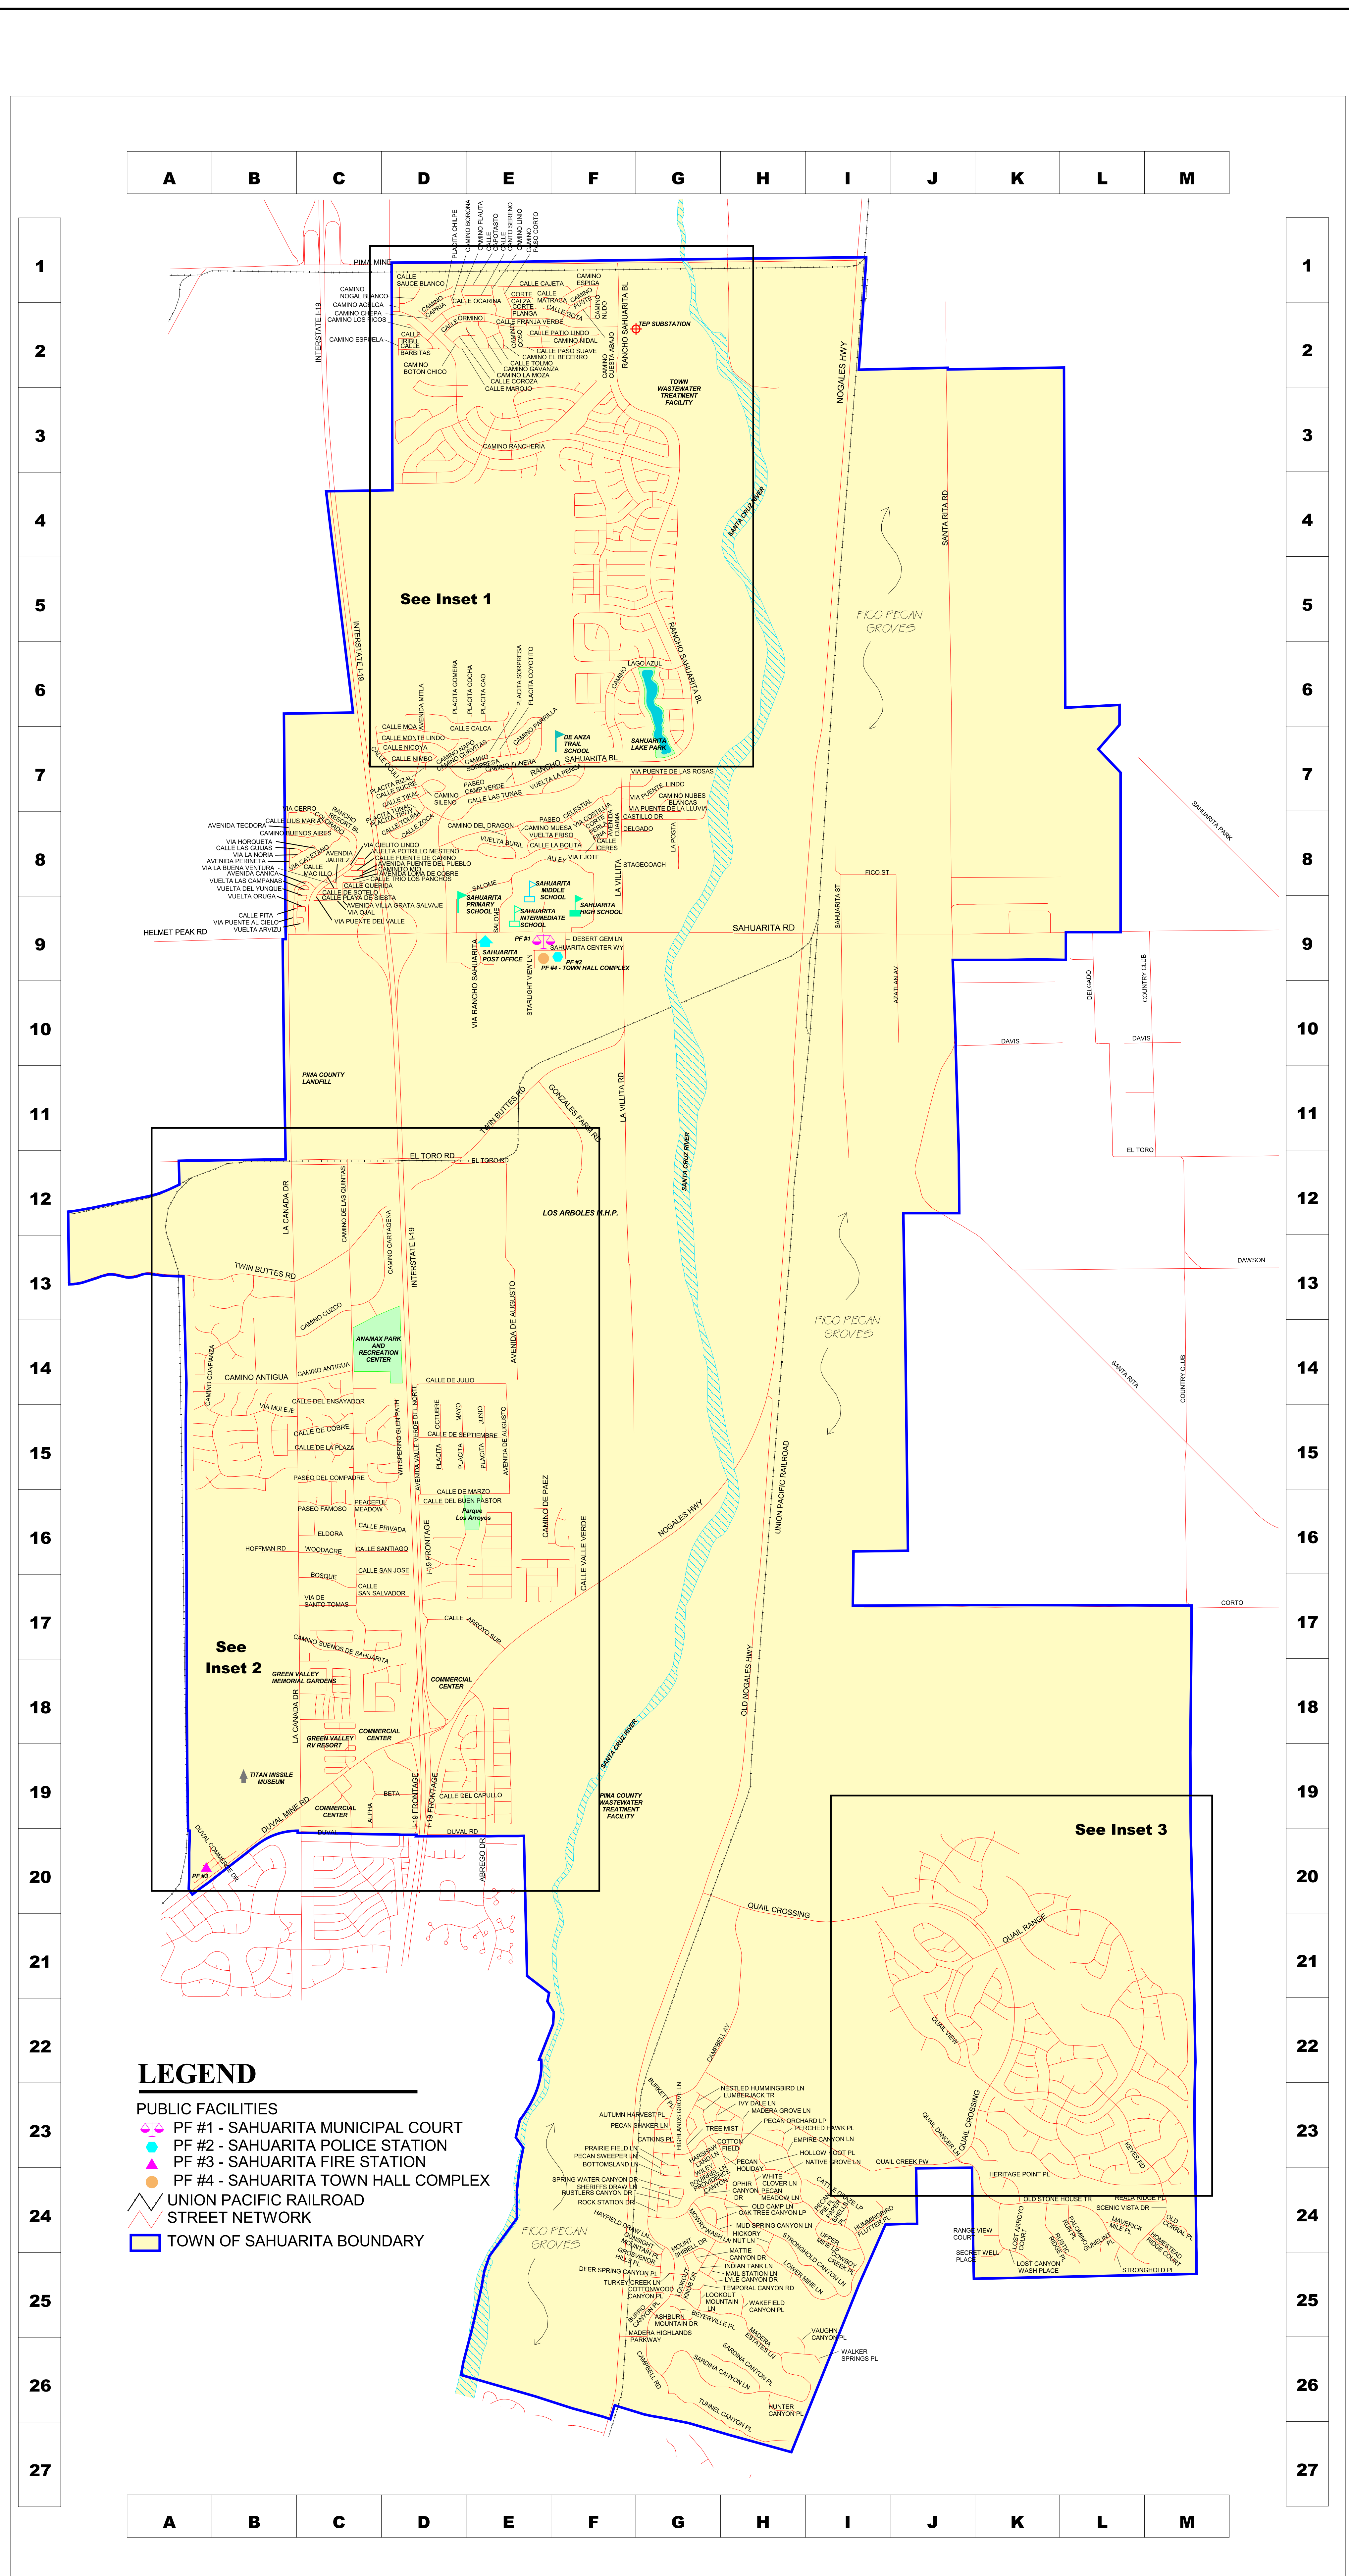

Inset View 1 - Rancho Sahuarita

Inset View 2 - La Cañada Area

Inset View 3 - Quail Creek

LEGEND

- PUBLIC FACILITIES**
- PF #1 - SAHUARITA MUNICIPAL COURT
- PF #2 - SAHUARITA POLICE STATION
- PF #3 - SAHUARITA FIRE STATION
- PF #4 - SAHUARITA TOWN HALL COMPLEX
- UNION PACIFIC RAILROAD
- STREET NETWORK
- TOWN OF SAHUARITA BOUNDARY

1 0 1 Miles

**STREET MAP
TOWN OF SAHUARITA
Sahuarita, Arizona**

August 2008