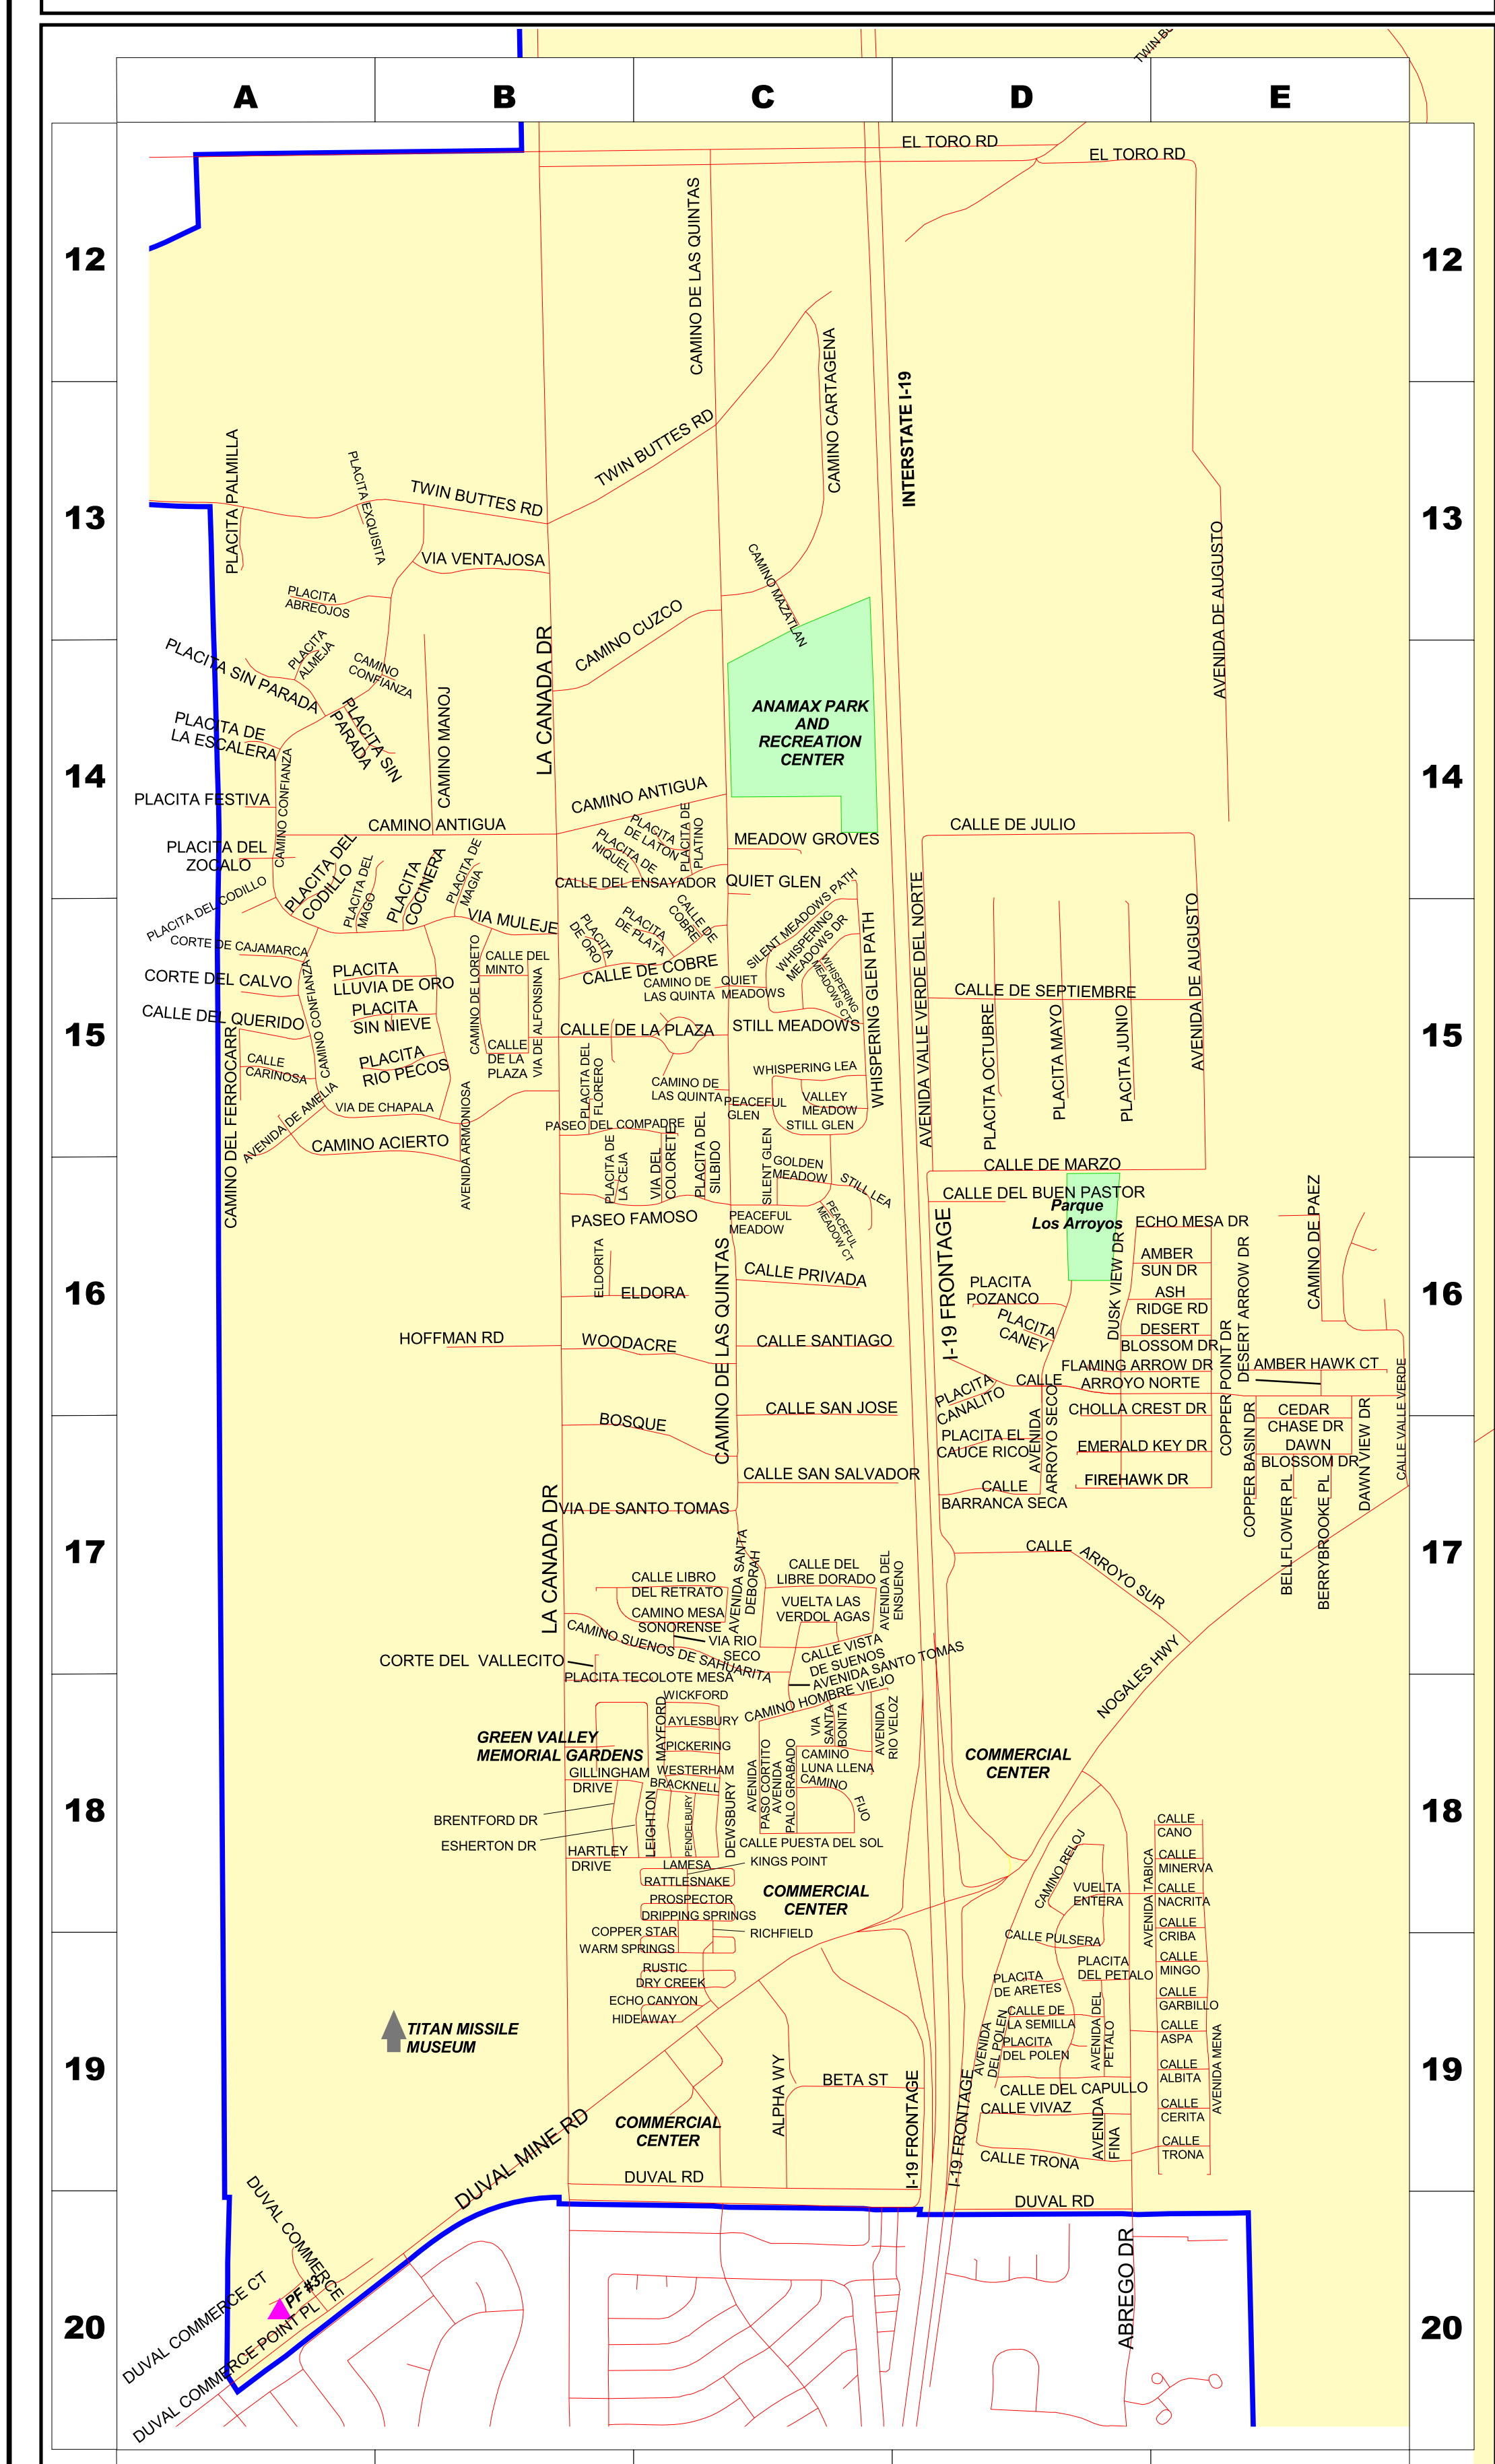

Inset View 1 - Rancho Sahuarita

Inset View 2 - La Cañada Area

Inset View 3 - Quail Creek

LEGEND

- PUBLIC FACILITIES**
- PF #1 - SAHUARITA MUNICIPAL COURT
- PF #2 - SAHUARITA POLICE STATION
- PF #3 - SAHUARITA FIRE STATION
- PF #4 - SAHUARITA TOWN HALL COMPLEX
- UNION PACIFIC RAILROAD
- STREET NETWORK
- TOWN OF SAHUARITA BOUNDARY

1 0 1 Miles

**STREET MAP
TOWN OF SAHUARITA
Sahuarita, Arizona**

August 2008