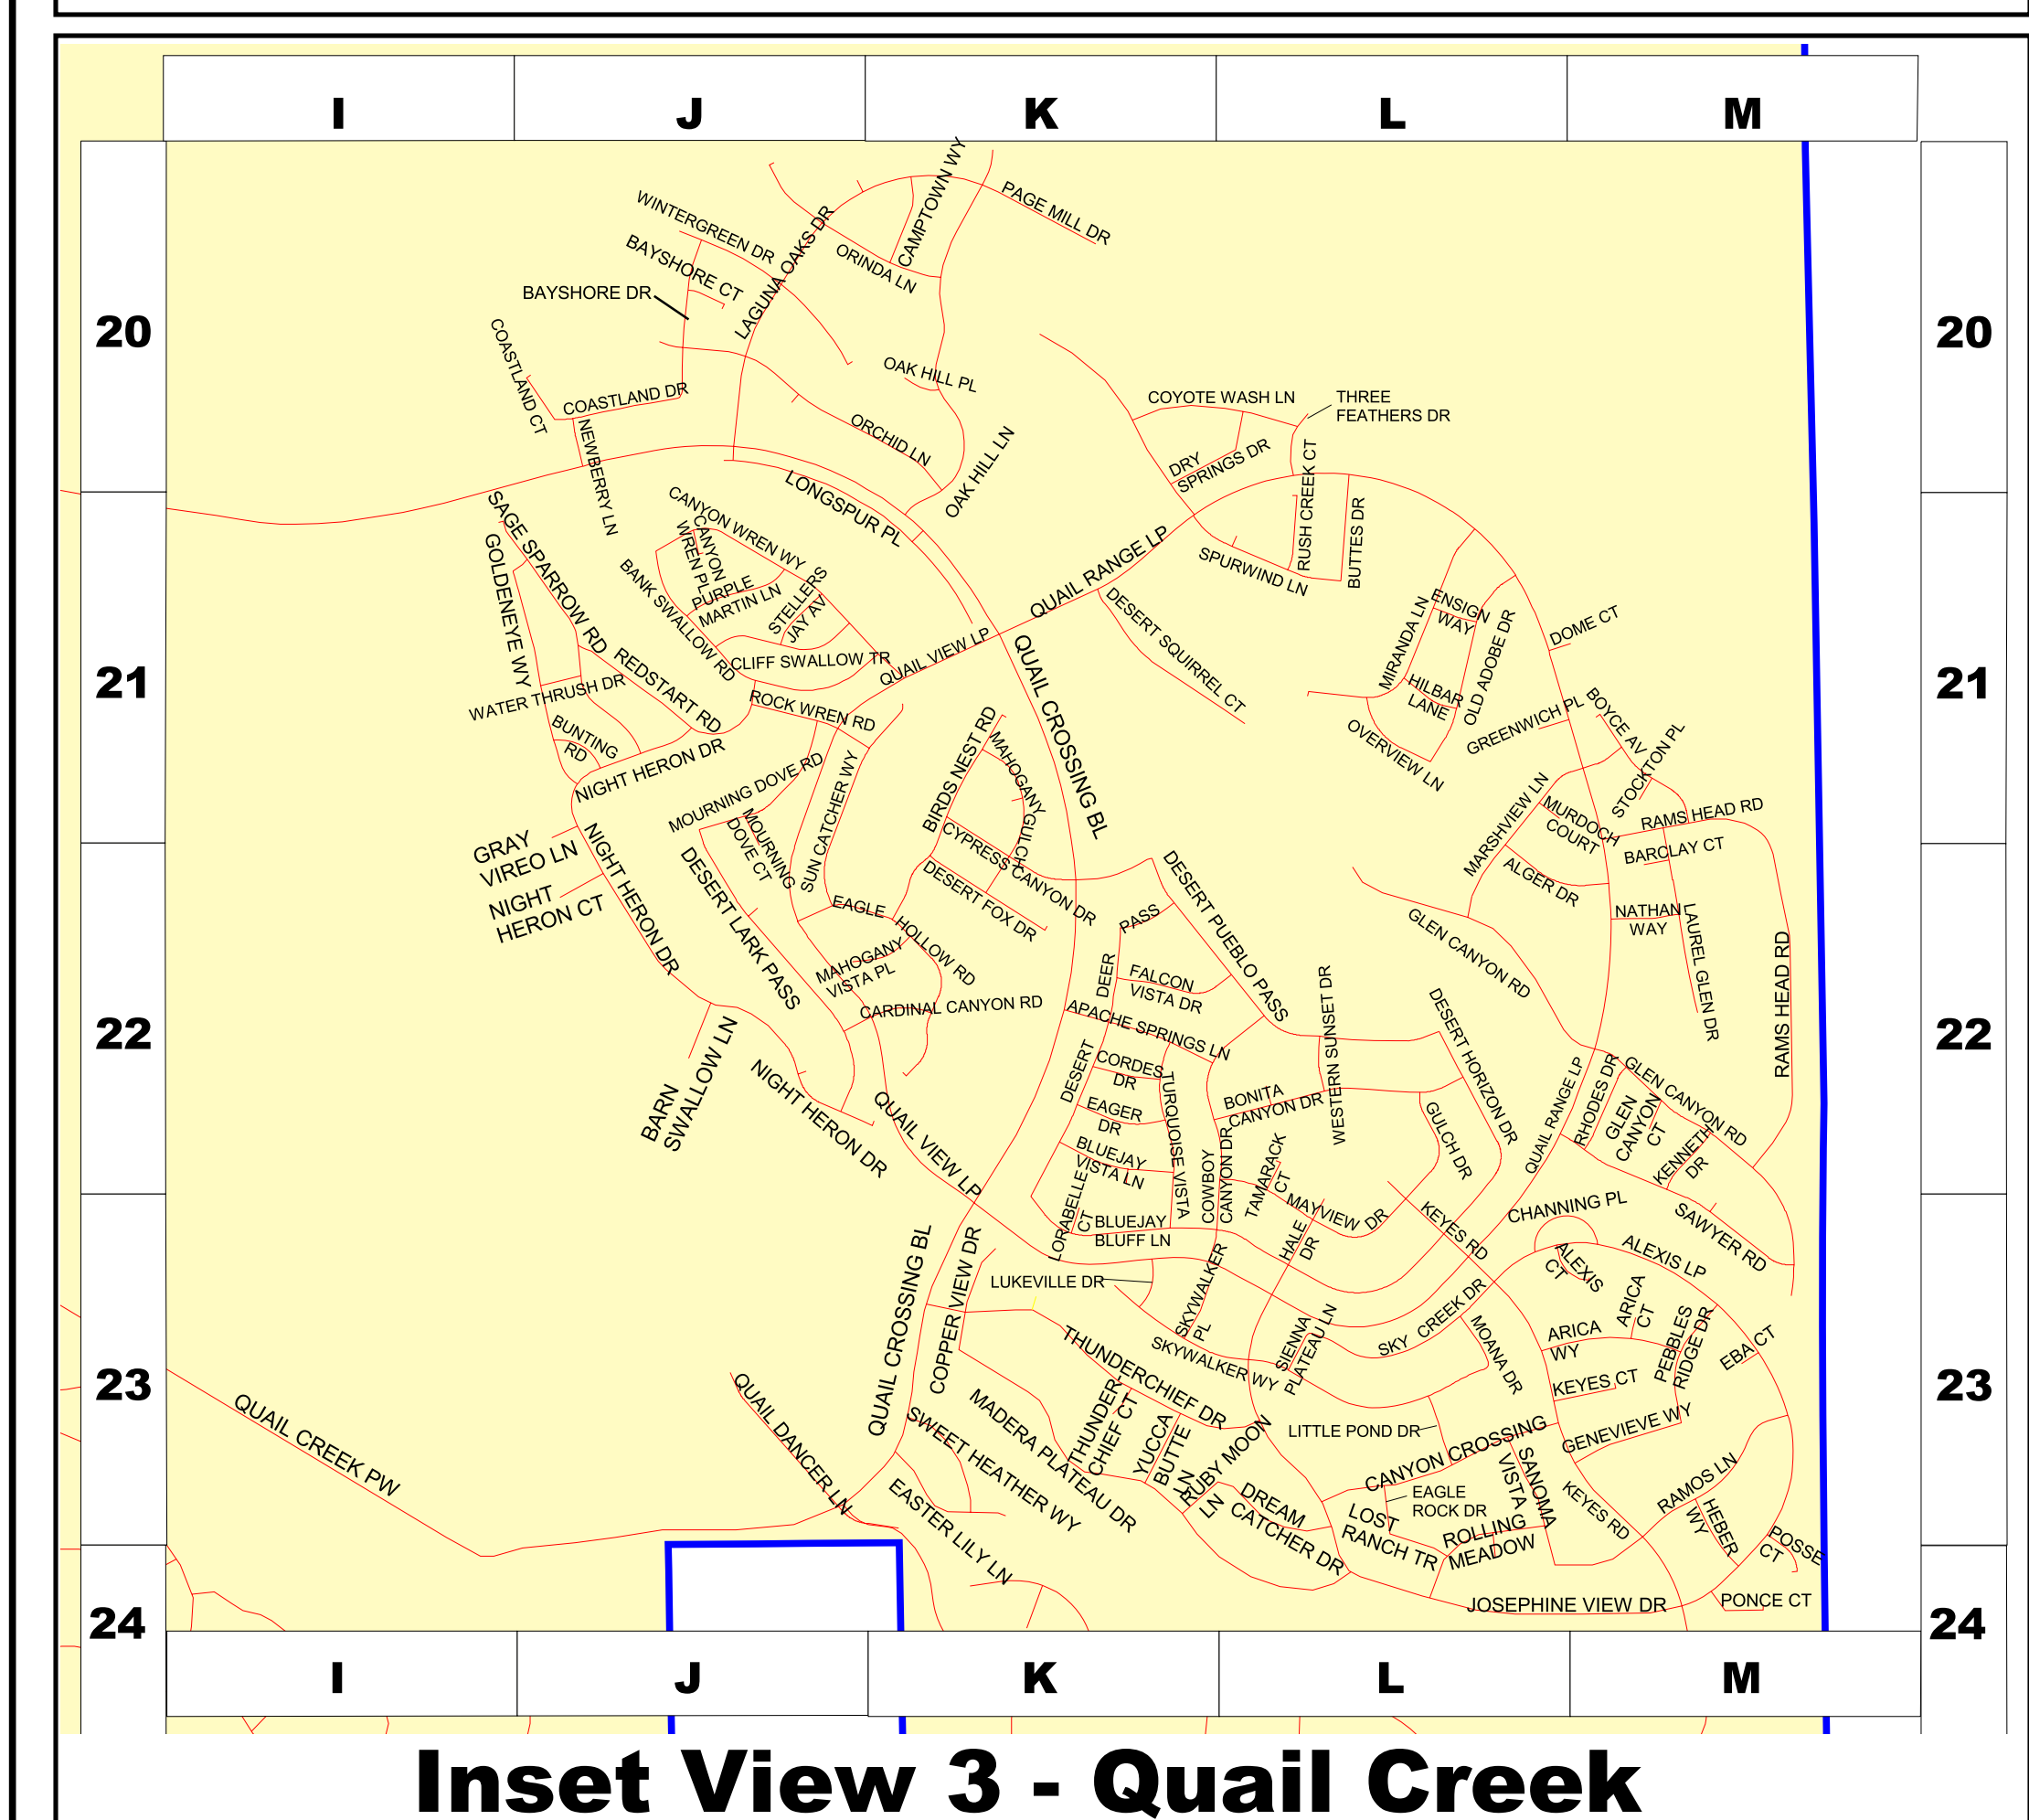

Inset View 1 - Rancho Sahuarita

Inset View 2 - La Cañada Area

Inset View 3 - Quail Creek

LEGEND

- PUBLIC FACILITIES**
- PF #1 - SAHUARITA MUNICIPAL COURT
- PF #2 - SAHUARITA POLICE STATION
- PF #3 - SAHUARITA FIRE STATION
- PF #4 - SAHUARITA TOWN HALL COMPLEX
- UNION PACIFIC RAILROAD
- STREET NETWORK
- TOWN OF SAHUARITA BOUNDARY

1 0 1 Miles

**STREET MAP
TOWN OF SAHUARITA
Sahuarita, Arizona**

August 2008